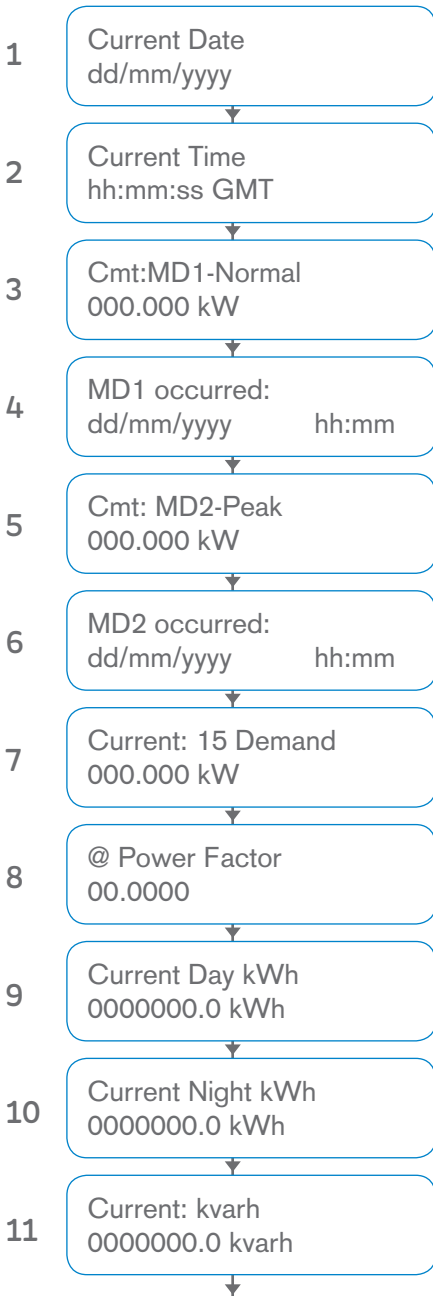

ABB VISION ELSTER A1700 DISPLAY SEQUENCE & READING SHEET

The Elster A1700 electronic meter is also known as the 'Vision' meter. It has an automatic scrolling electronic display. If your RM number is 548, 549, 645, 647 or 650 this is the meter type you may have. The RM number is located at the bottom left hand side of the meter. The display changes every 9 seconds illustrating 20 different information panels.

CURRENT REGISTER VALUES

SEQUENCE

HISTORICAL REGISTER VALUES